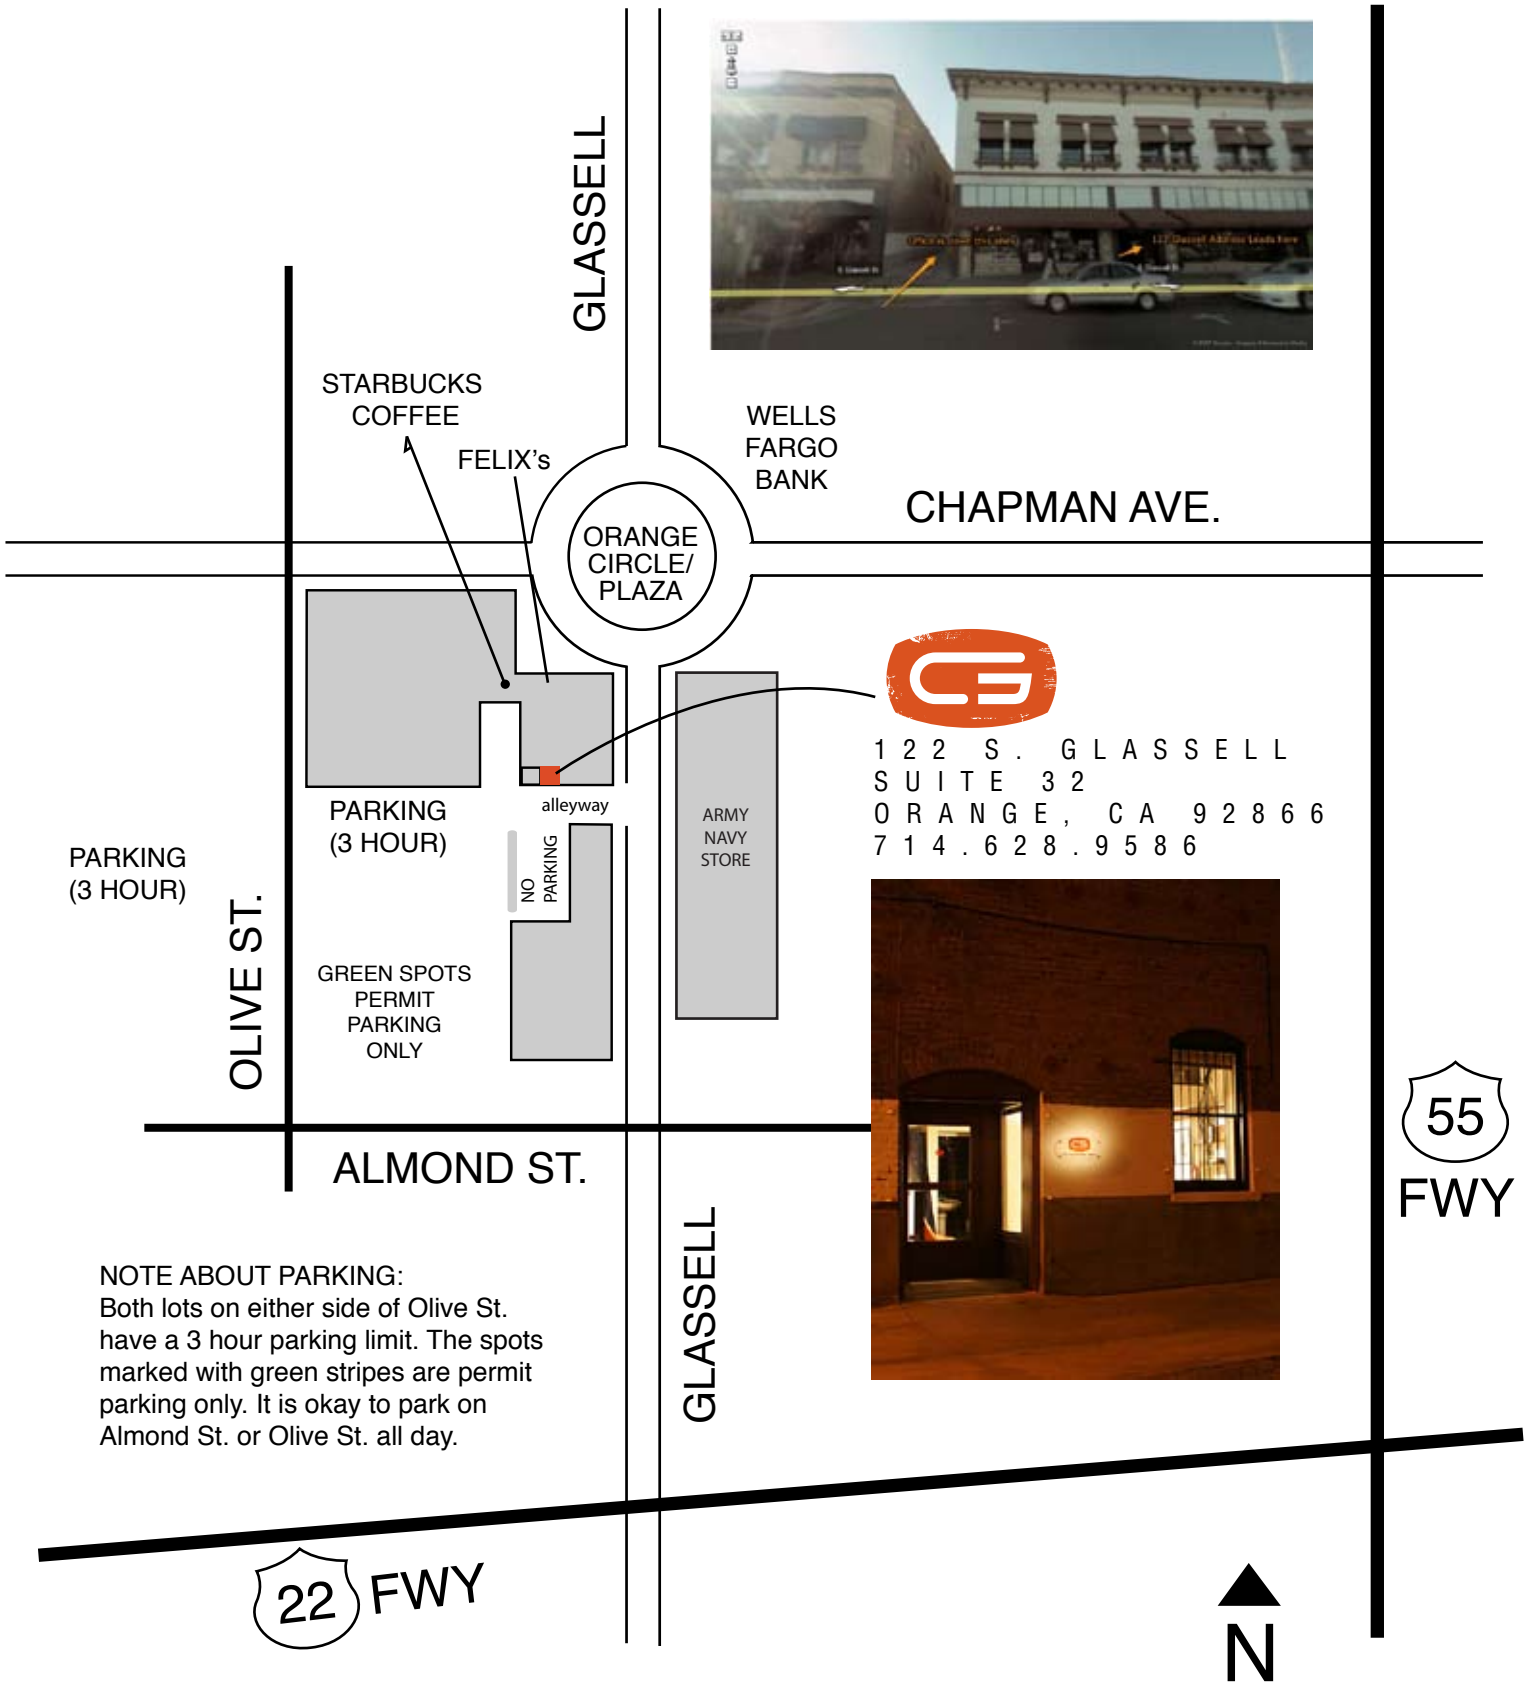

DIRECTIONS TO CROSSGRAIN

122 S. GLASSELL
SUITE 32
ORANGE, CA 92866
714.628.9586